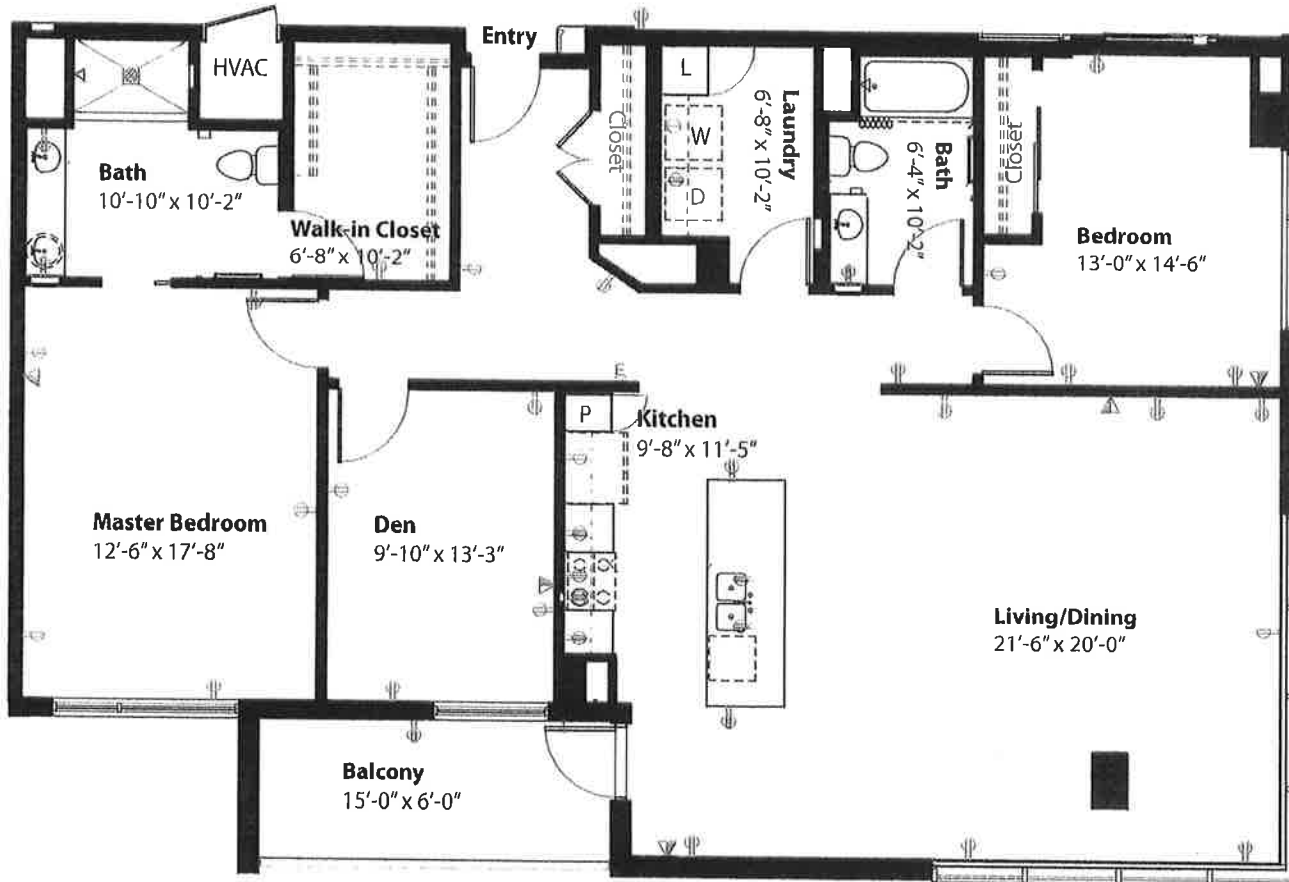

The Summit

ROCKWOOD SOUTH HILL

Esmeralda SE

1,665 Sq. Ft.

2 Bedroom / 2 Bath + Den

Levels 2-9 / Total 8

All plans and dimensions are approximate.
Final configurations may vary.