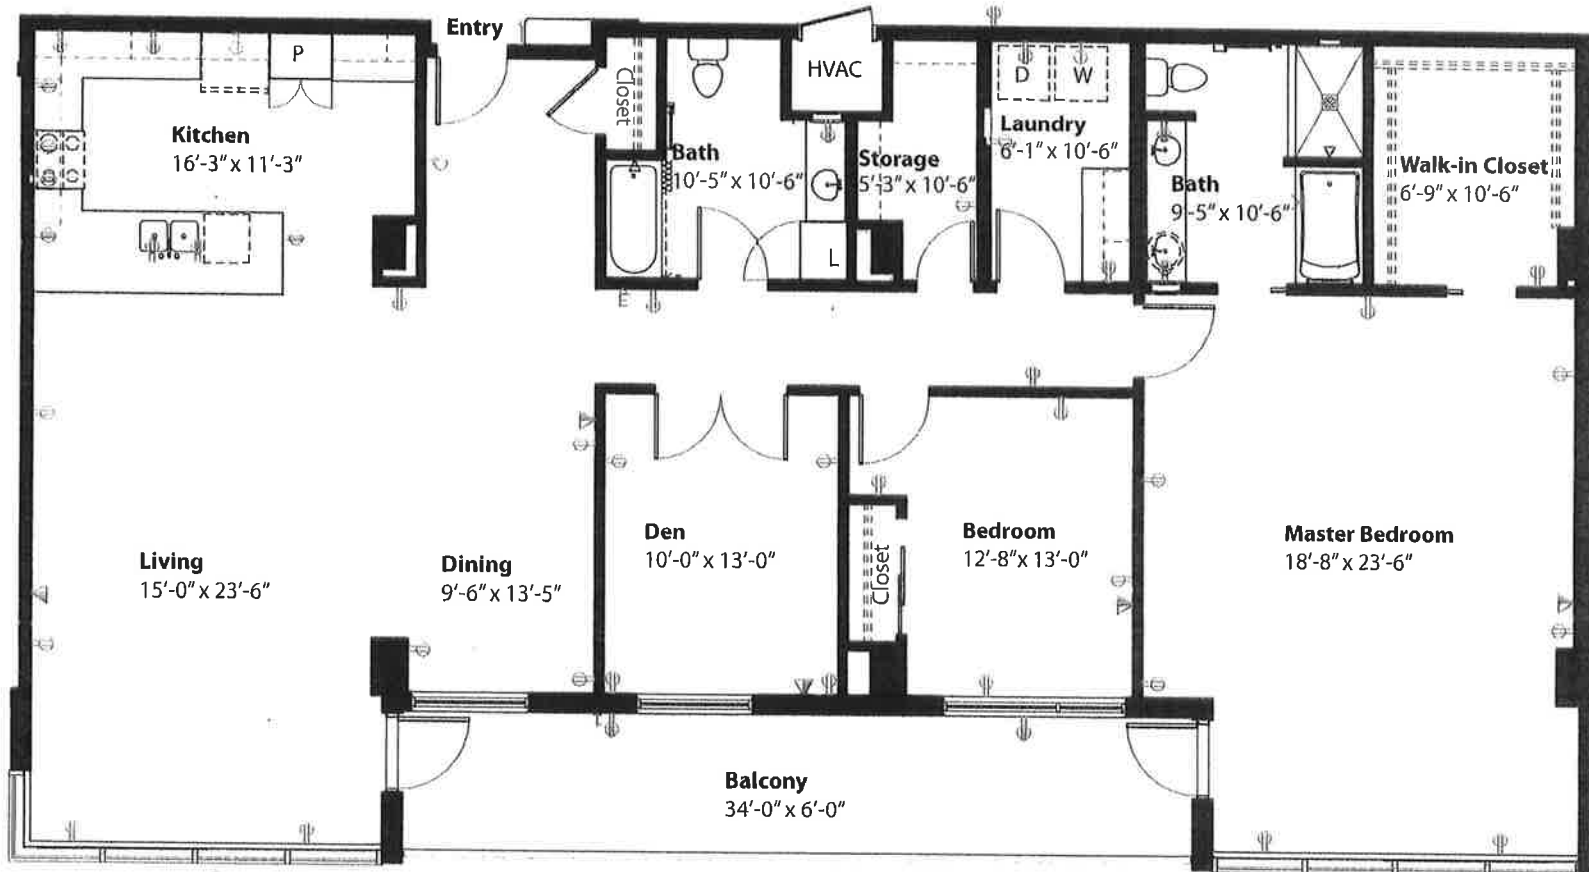

The Summit
ROCKWOOD SOUTH HILL

Downriver

1,970 Sq. Ft.

2 Bedroom / 2 Bath + Den

Levels 8,9 / Total 2

All plans and dimensions are approximate.
Final configurations may vary.