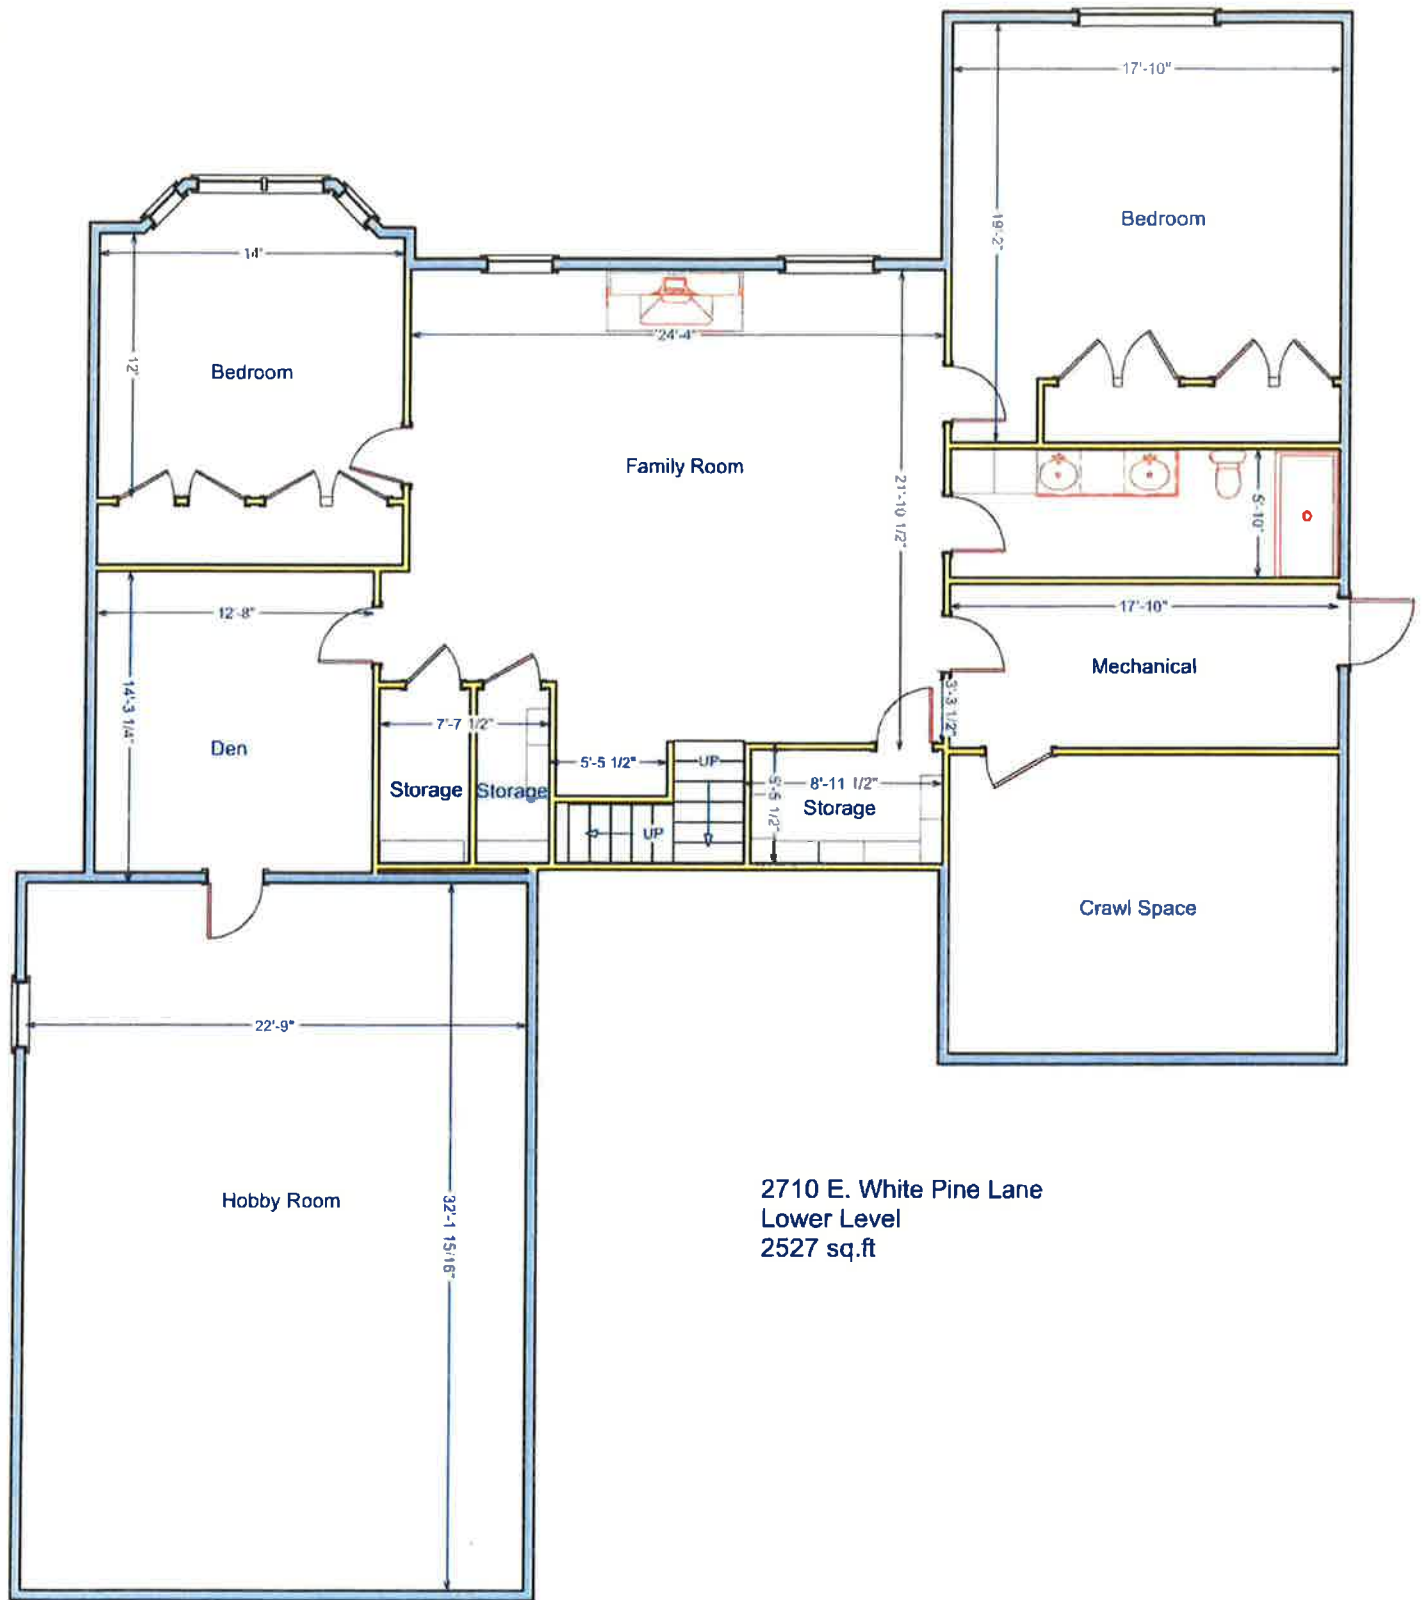

2710 E. White Pine Lane
 Main Floor
 2,080 sq ft

2710 E. White Pine Lane
 Lower Level
 2527 sq.ft