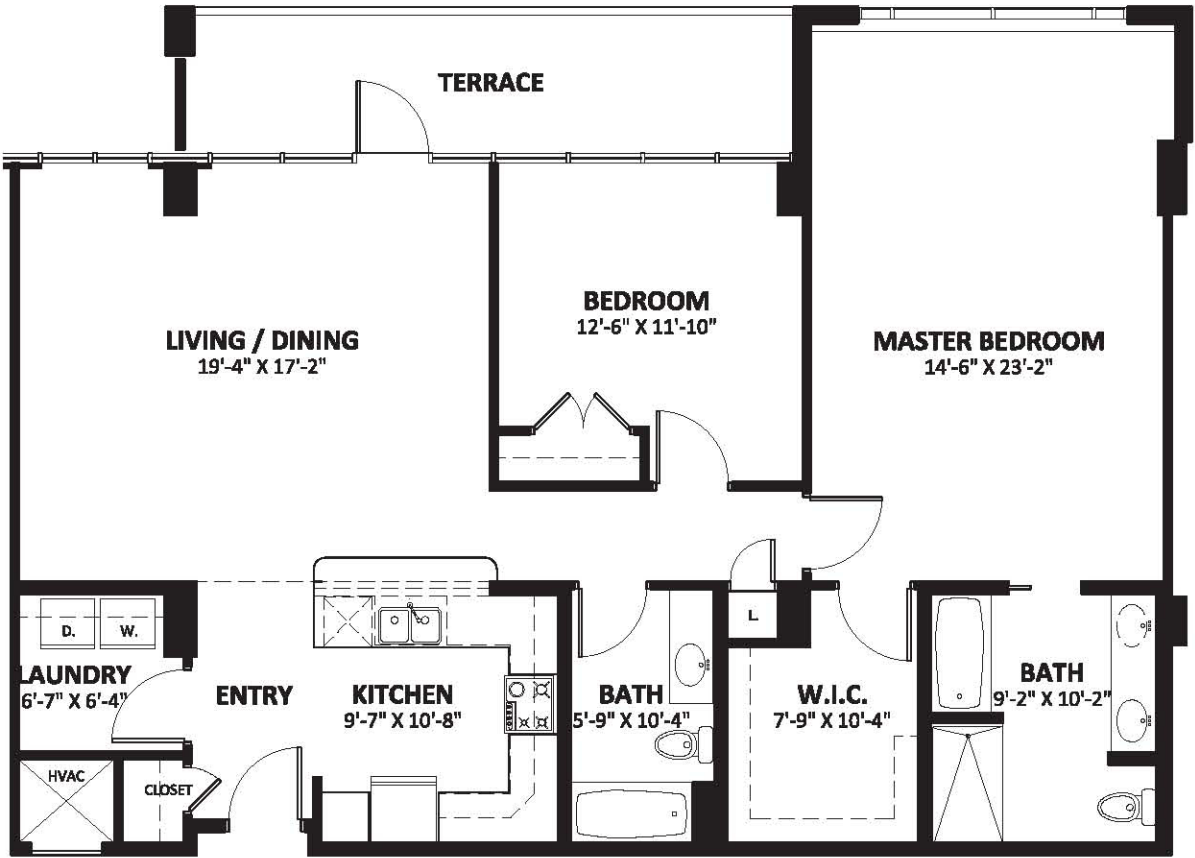

# The Wandermere

1,400 Sq.Ft.  
 2 Bedroom / 2 Bath  
 Penthouse / Total 1

1/8" = 1'-0"  
 ALL PLANS AND DIMENSIONS ARE APPROXIMATE  
 FINAL CONFIGURATION MAY VARY.

SEPTEMBER 2, 2010