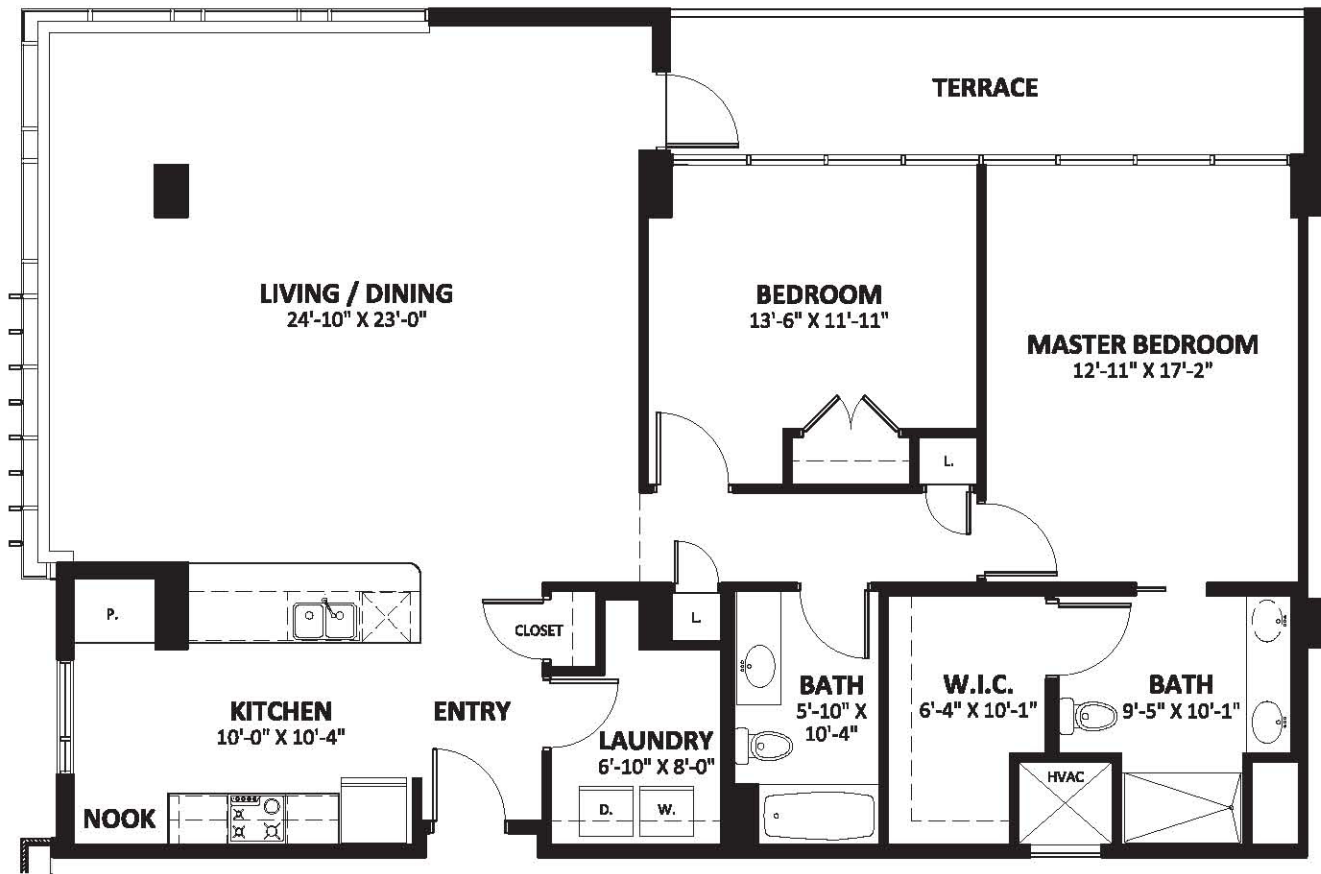

The Sundance

1,575 Sq.Ft.
 2 Bedroom / 2 Bath
 Penthouse/ Total 1

1/8"=1'-0"
 ALL PLANS AND DIMENSIONS ARE APPROXIMATE
 FINAL CONFIGURATION MAY VARY.

SEPTEMBER 2, 2010