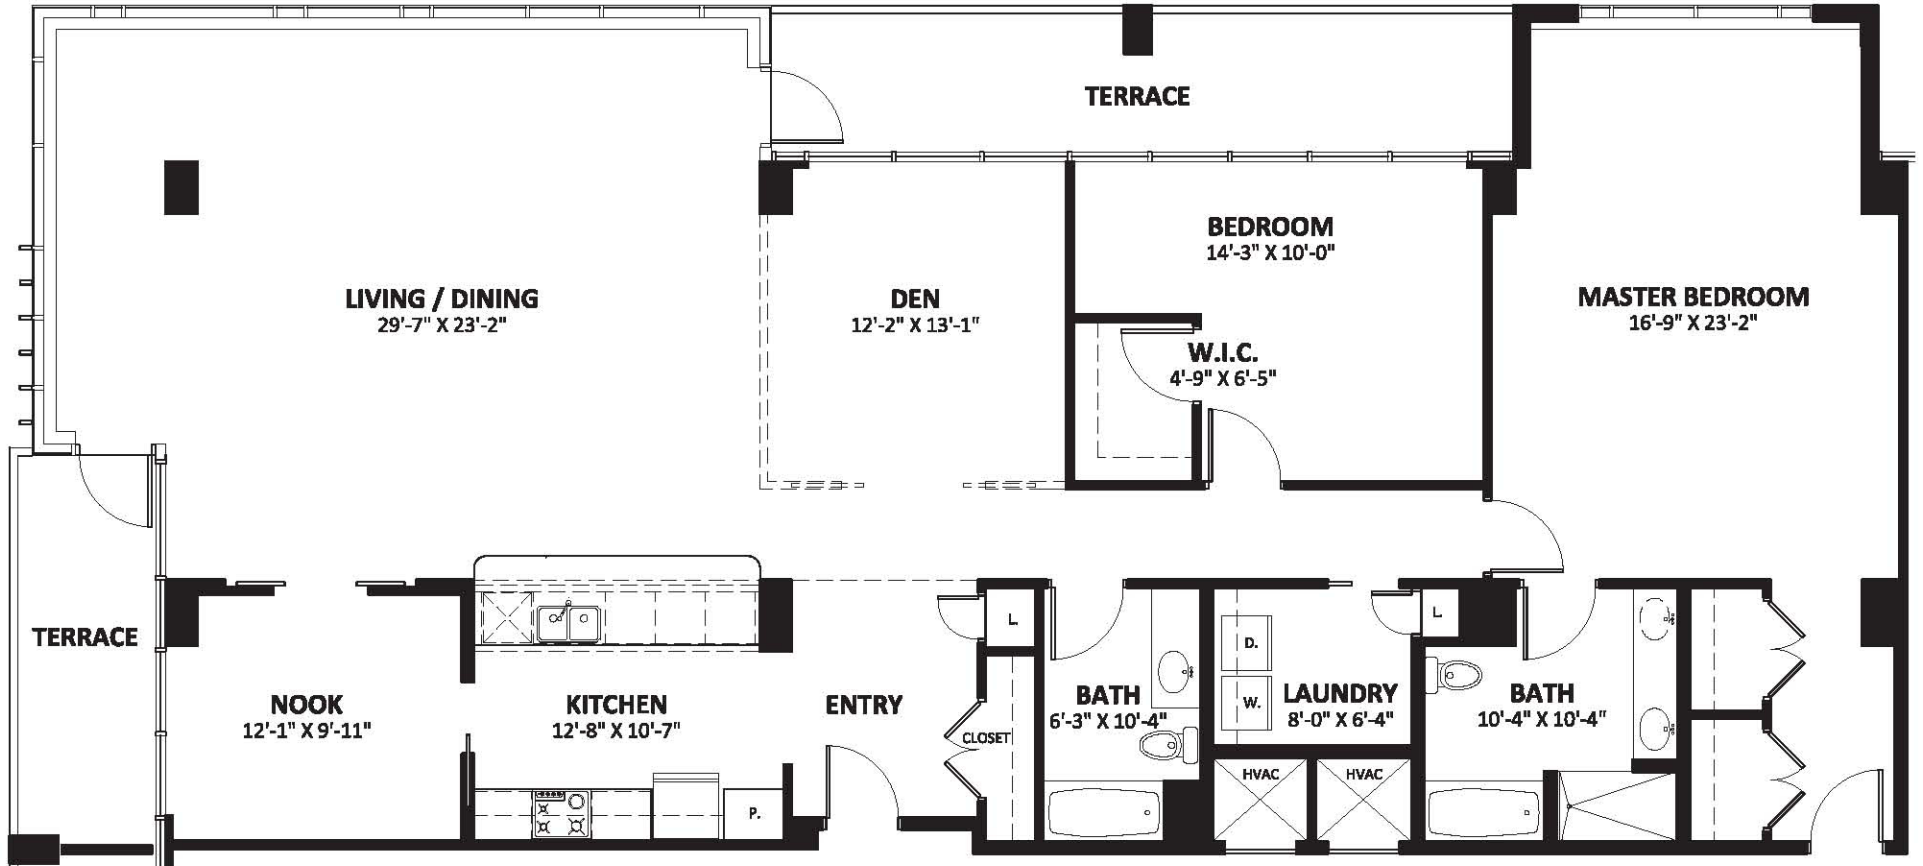

The Qualchan

2,295 Sq.Ft.

Large 2 Bedroom / 2 Bath + Den, Nook
Penthouse / Total 1

1/8"=1'-0"

ALL PLANS AND DIMENSIONS ARE APPROXIMATE
FINAL CONFIGURATION MAY VARY.

SEPTEMBER 2, 2010