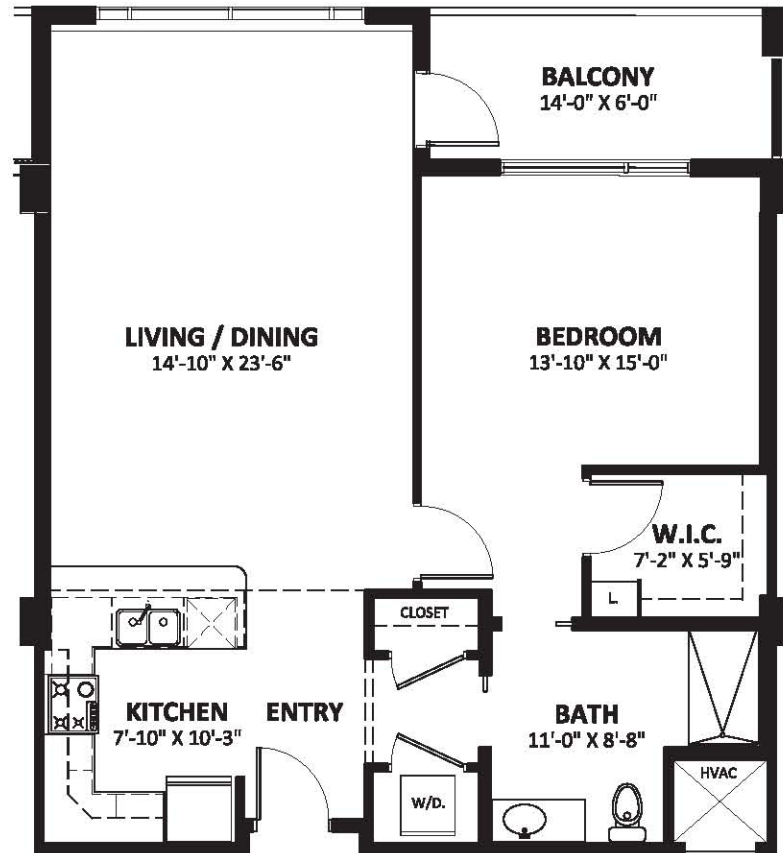

# The Pine Acres

905 Sq.Ft.  
1 Bedroom / 1 Bath  
Levels 2-7 / Total 6

1/8"=1'-0"

ALL PLANS AND DIMENSIONS ARE APPROXIMATE  
FINAL CONFIGURATION MAY VARY.

SEPTEMBER 2, 2010