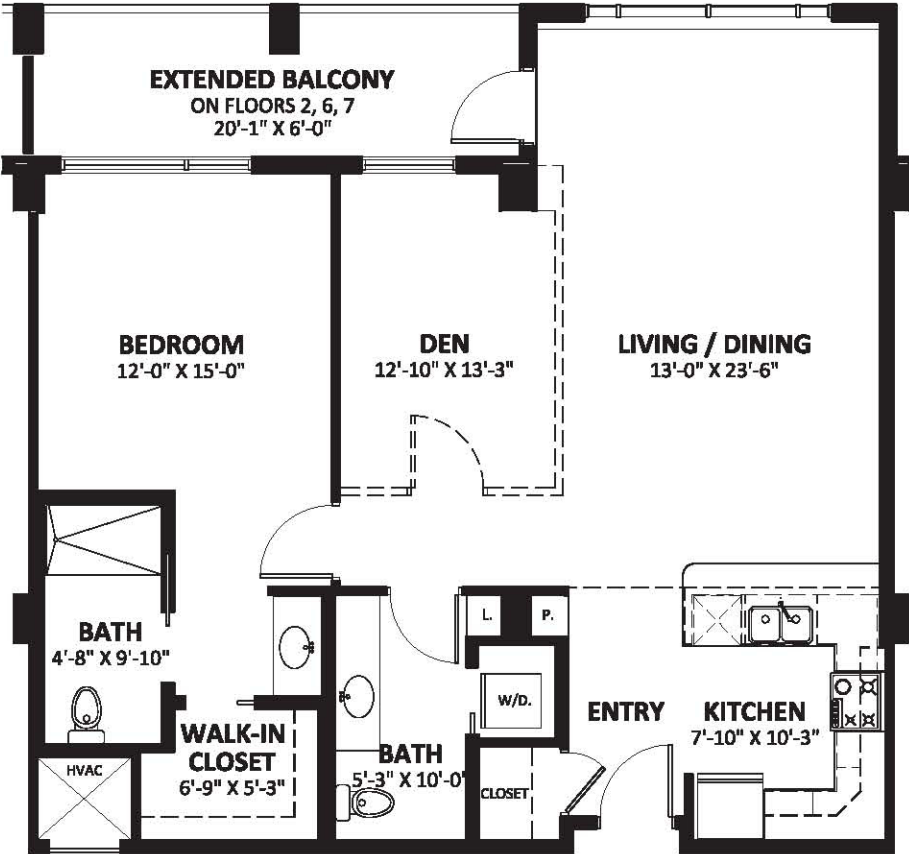

# The Pasadena Ridge (2)

1,040 Sq.Ft.  
 1 Bedroom / 1 1/2 Bath + Den  
 Levels 2, 6, 7 / Total 3

1/8" = 1'-0"  
 ALL PLANS AND DIMENSIONS ARE APPROXIMATE  
 FINAL CONFIGURATION MAY VARY.

SEPTEMBER 2, 2010