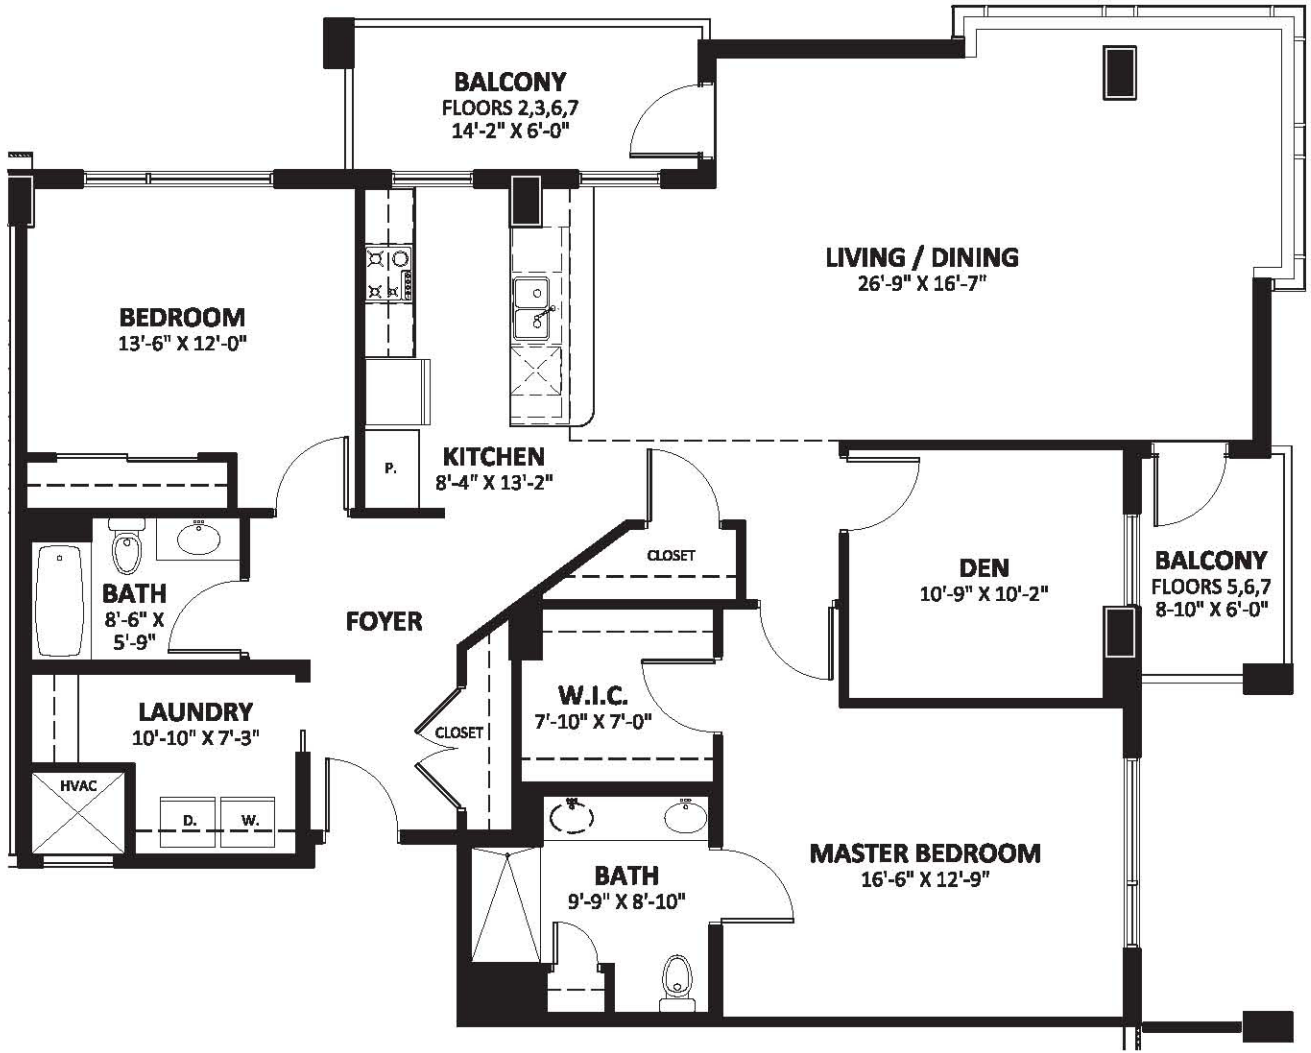

# The Meadow Wood (4)

1,645 Sq.Ft.  
2 Bedroom / 2 Bath + Den  
Levels 6, 7 / Total 2

1/8" = 1'-0"  
ALL PLANS AND DIMENSIONS ARE APPROXIMATE  
FINAL CONFIGURATION MAY VARY.

SEPTEMBER 2, 2010