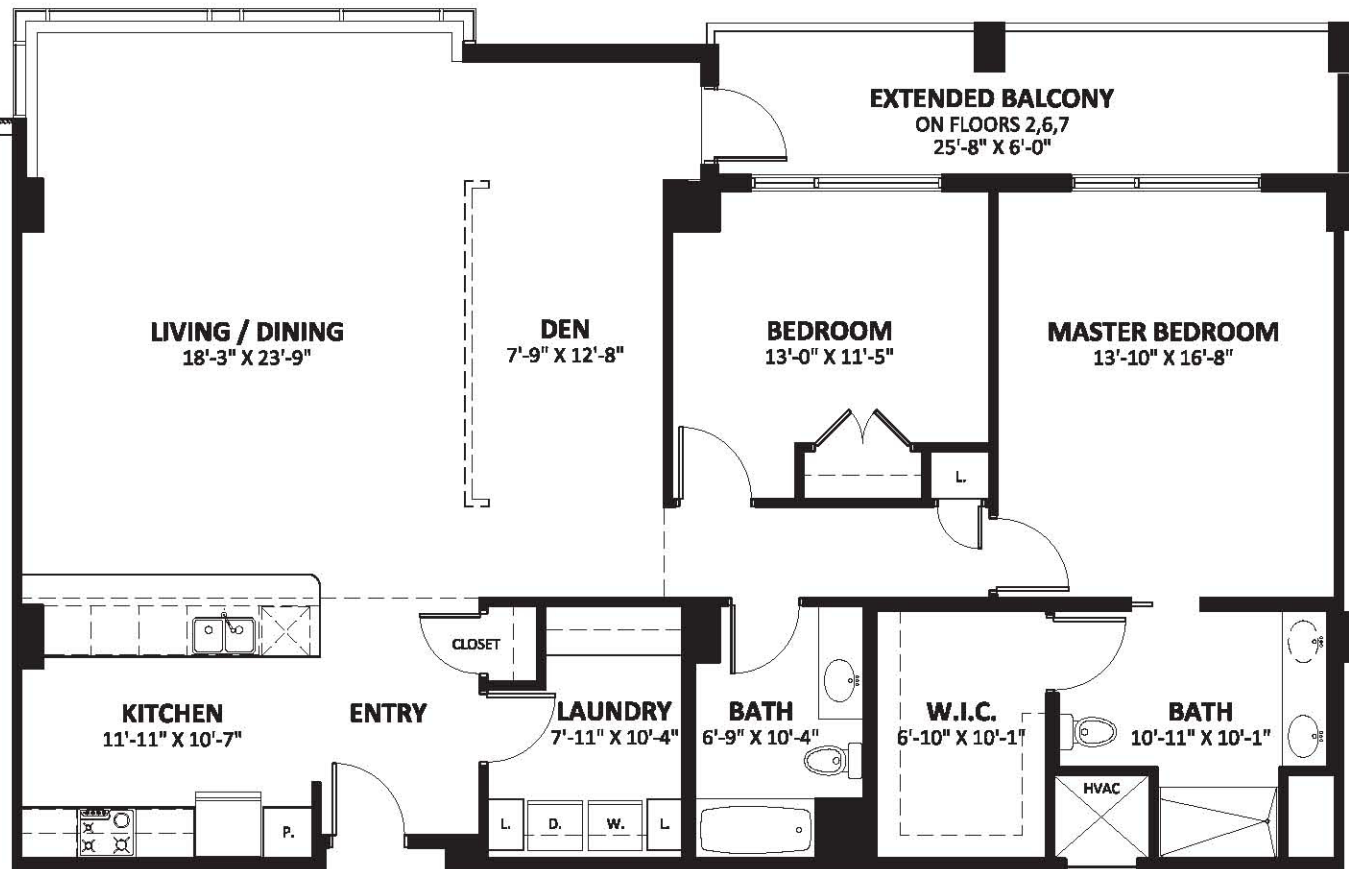

The Manito (2)

1,655 Sq.Ft.

2 Bedroom / 2 Bath + Den

Levels 2,6,7 / Total 6

1/8" = 1'-0"

ALL PLANS AND DIMENSIONS ARE APPROXIMATE
FINAL CONFIGURATION MAY VARY.

SEPTEMBER 2, 2010