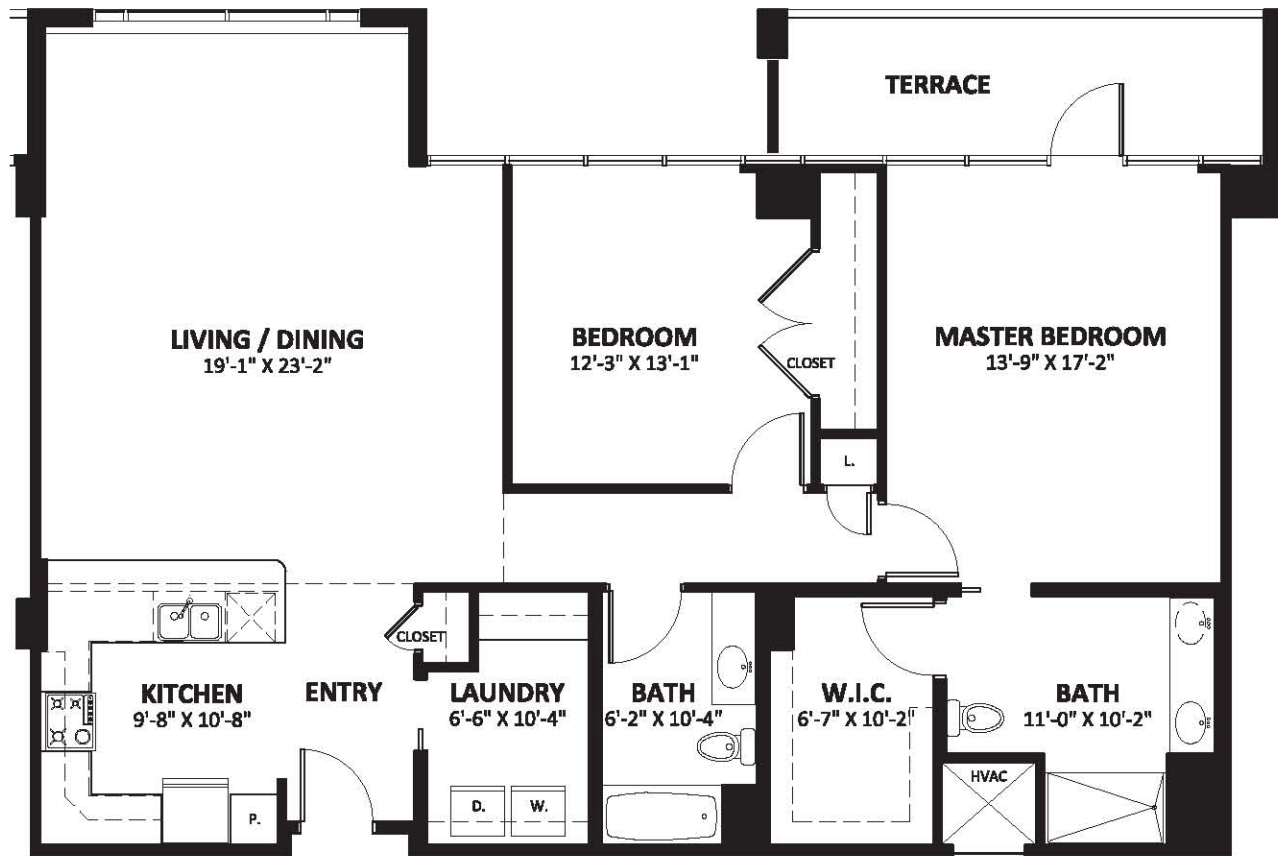

Rockwood South Hill

The Ridge • The Summit • Forest Estates

The Liberty Lake

1,440 Sq.Ft.

2 Bedroom / 2 Bath

Penthouse / Total 1

1/8" = 1'-0"

ALL PLANS AND DIMENSIONS ARE APPROXIMATE
FINAL CONFIGURATION MAY VARY.