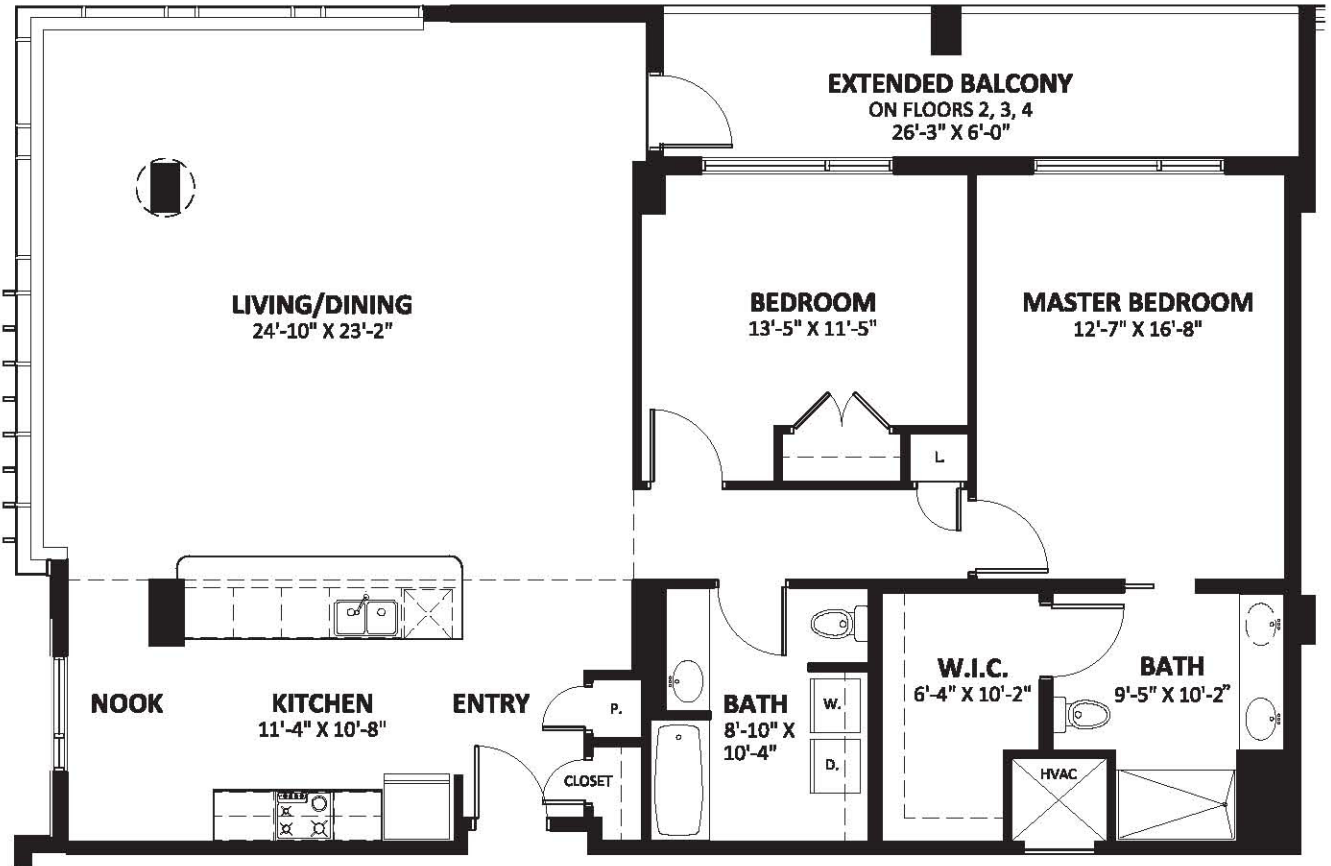

# The Fairways (2)

1,560 Sq.Ft.  
 Large 2 Bedroom / 2 Bath  
 Levels 2-4 / Total 3

1/8"=1'-0"  
 ALL PLANS AND DIMENSIONS ARE APPROXIMATE  
 FINAL CONFIGURATION MAY VARY.

SEPTEMBER 2, 2010