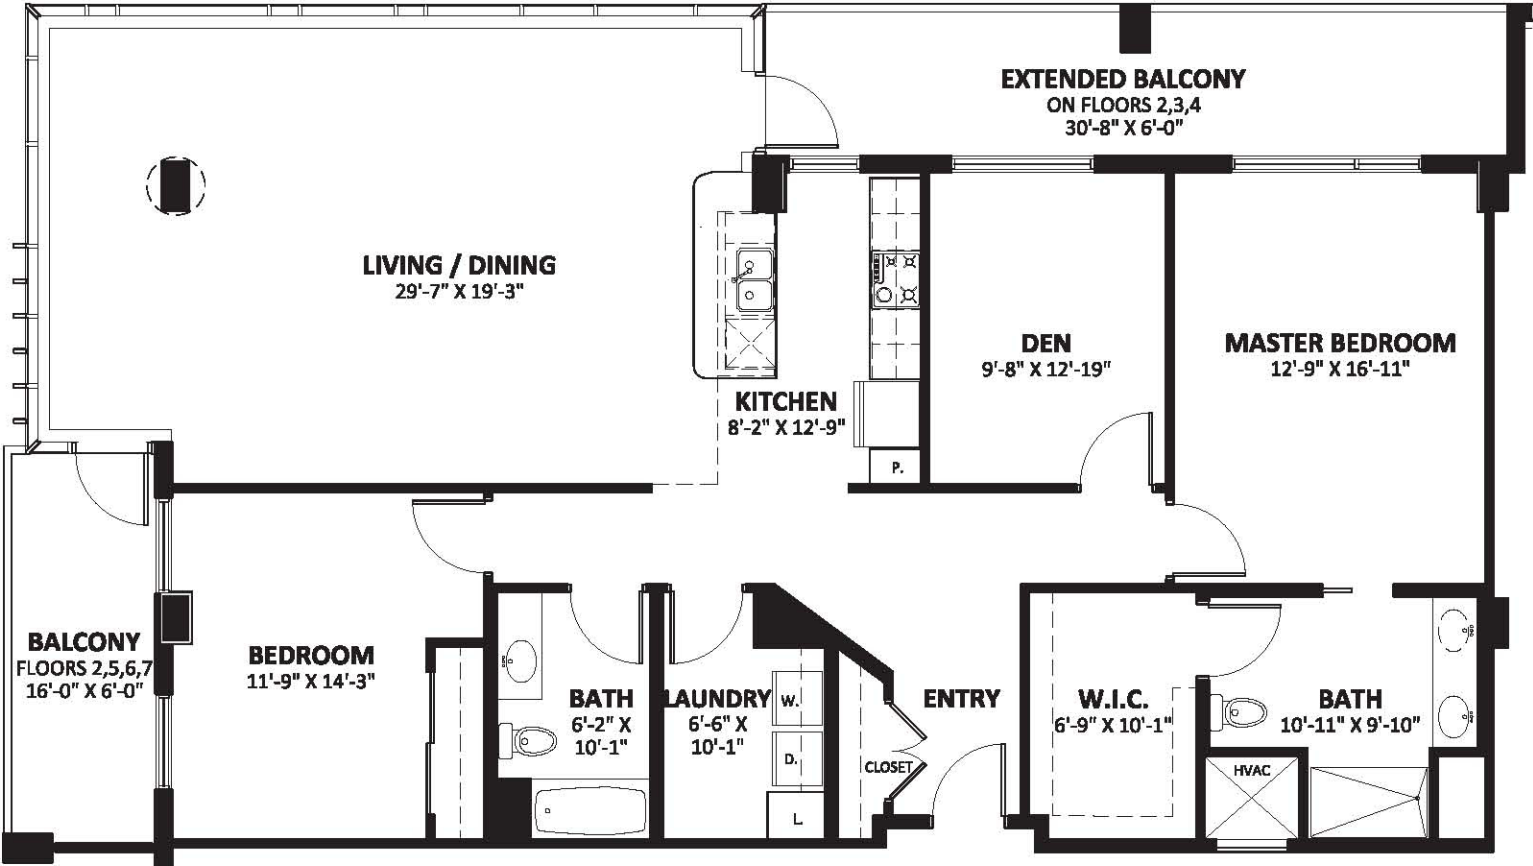

The Esmeralda (3)

1,730 Sq.Ft.
 2 Bedroom / 2 Bath + Den
 Level 2 / Total 1

1/8"=1'-0"
 ALL PLANS AND DIMENSIONS ARE APPROXIMATE
 FINAL CONFIGURATION MAY VARY.

SEPTEMBER 2, 2010