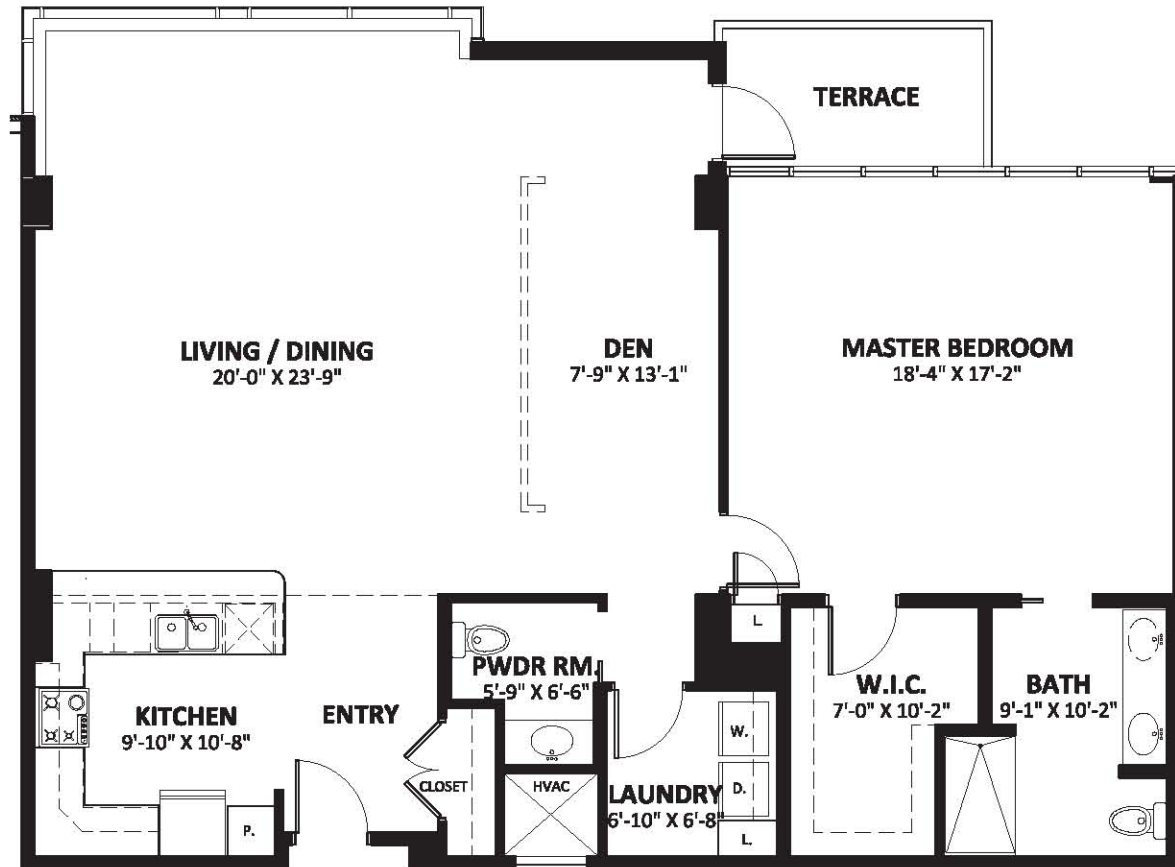

The Downriver

1,475 Sq.Ft.
1 Bedroom / 1 1/2 Bath + Den
Penthouse / Total 1

1/8" = 1'-0"

ALL PLANS AND DIMENSIONS ARE APPROXIMATE
FINAL CONFIGURATION MAY VARY.

SEPTEMBER 2, 2010