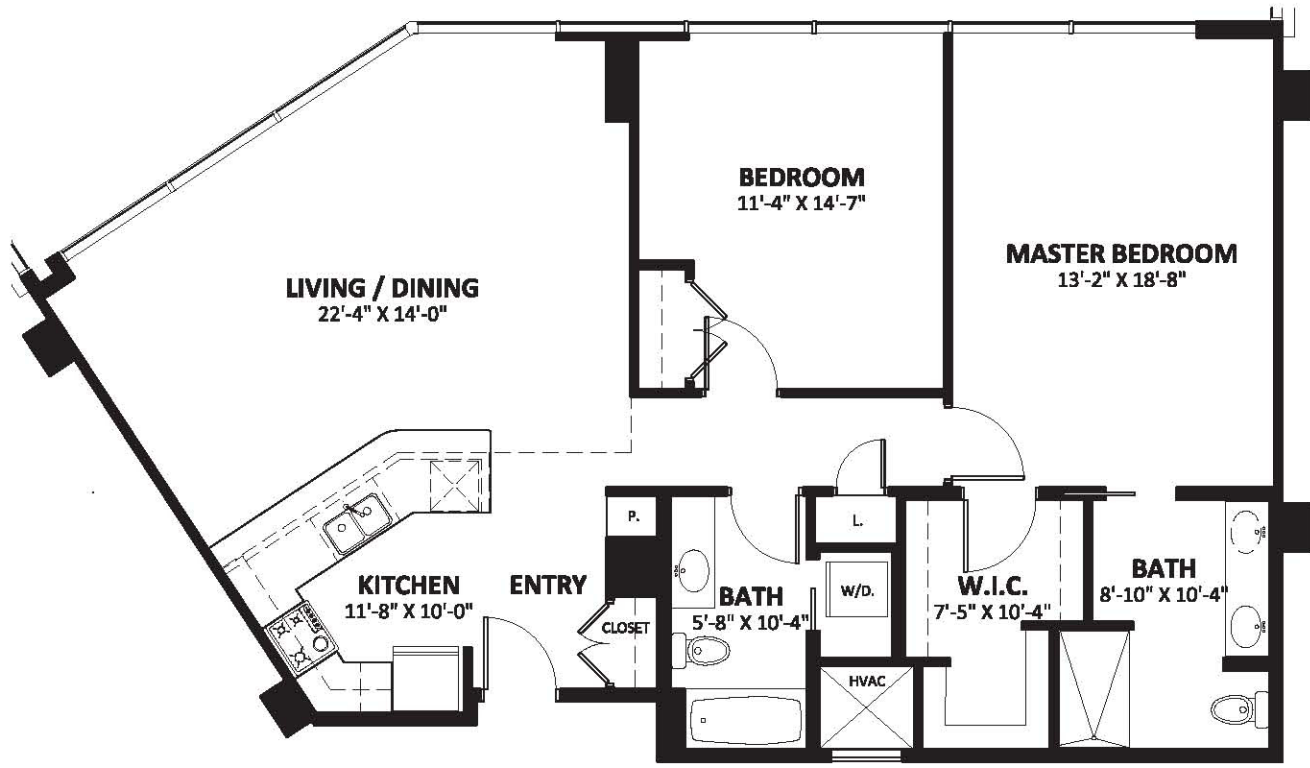

The Cascade

1,280 Sq.Ft.
 2 Bedroom / 2 Bath
 Levels 3-7 / Total 5

1/8"=1'-0"
 ALL PLANS AND DIMENSIONS ARE APPROXIMATE
 FINAL CONFIGURATION MAY VARY.

SEPTEMBER 2, 2010