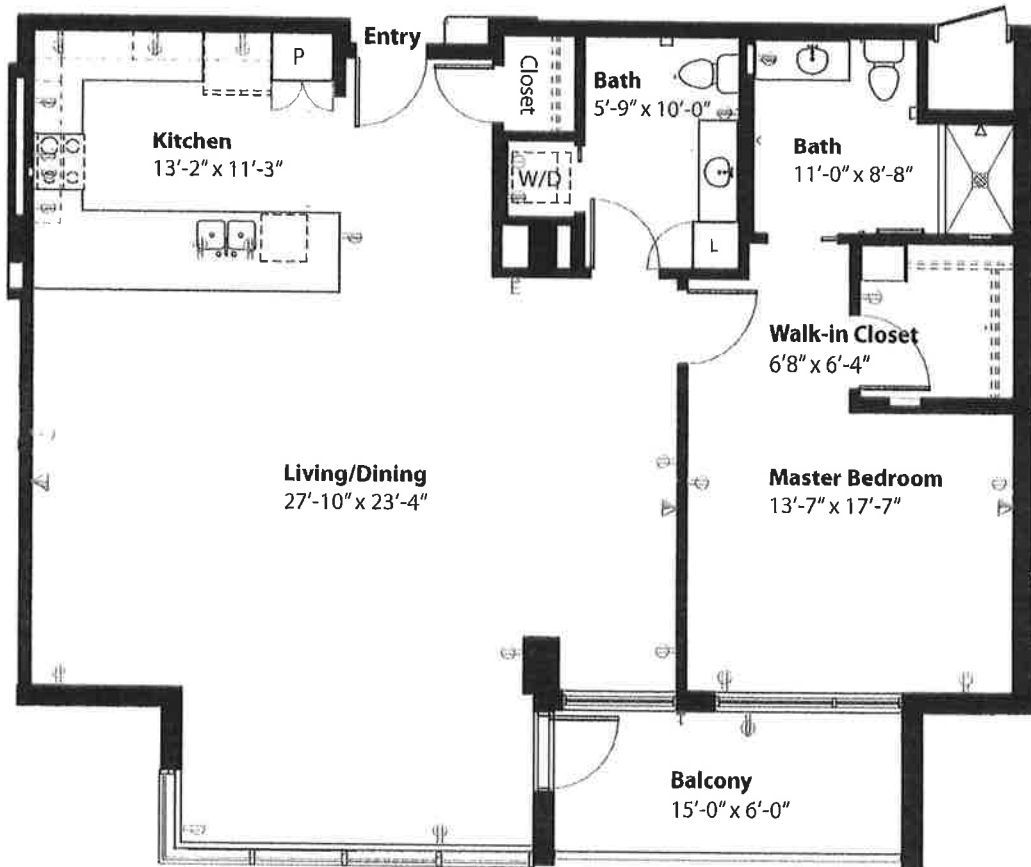

The Summit
ROCKWOOD SOUTH HILL

Pasadena Ridge

1,237 Sq. Ft.

1 Bedroom / 1.5 Bath

Levels 2-7 / Total 6

All plans and dimensions are approximate.
Final configurations may vary.